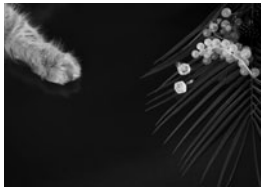

COLEMAN round yellow South Sea cultured pearls, round black-blue Tahitian cultured pearl and 18ct yellow gold necklace

CADAQUES 18ct yellow gold ring

SERENGETI hand-carved rock crystal cuff

FAROE round brown Tahitian cultured pearls and 18ct yellow gold earring